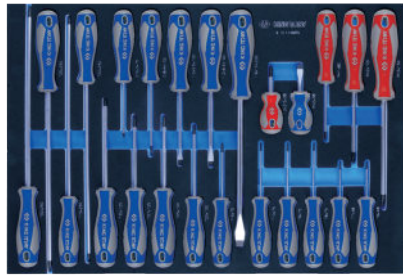

# Tool Trolley Contents

286 PC.

Contents No. 934-010MRVD

28.8 CUFT 2.97

- Special tool set for automobile, suitable for VOLKSWAGEN-GROUP, MERCEDES-BENZ, OPEL, BMW & Japanese passenger car

9-3544MRV #9 P.68

9-4537MRV #9 P.69

9-4147PRV #10 P.75

9-4401MPV #10 P.75

9-2565MRV #7 P.66  
9-4129PRV #7 P.66

9-90119MRV #9 P.71

9-1220MRV #9 P.70

9-31124MRV #6 P.65

9-40104GPV #10 P.75