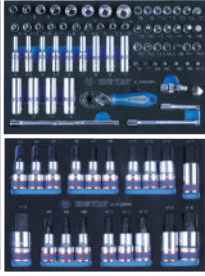

9-2565MRV #7 P.66
9-4129PRV #7 P.66